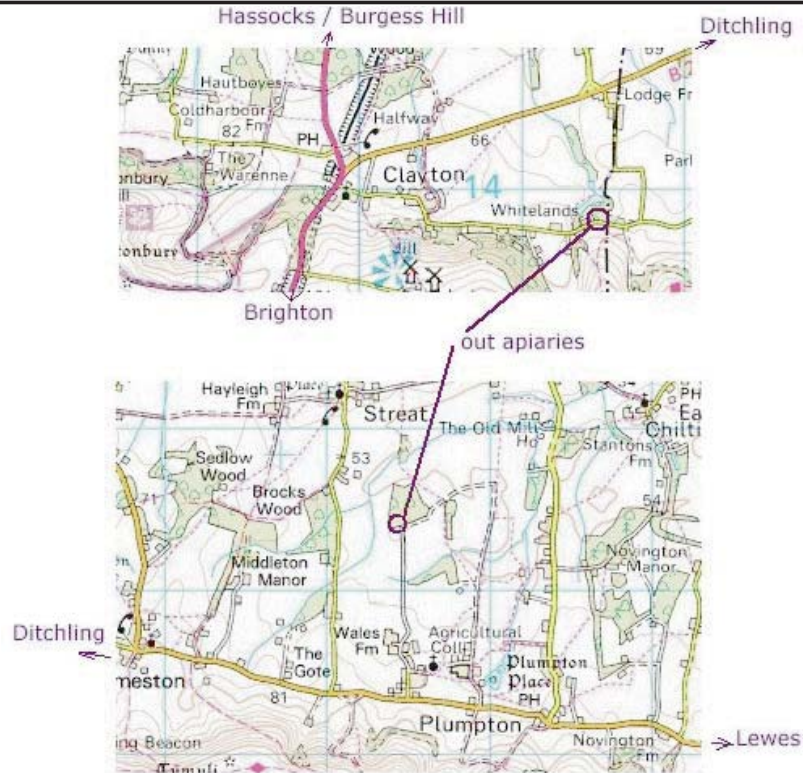

Sussex Beekeepers Association

Brighton & Lewes Division

Divisional Out-apiary Maps

Whitelands out-apiary

Map Ref. TQ314148

Be careful along the narrow road; watch for the wood next to the house - 'Whitelands'

Plumpton out-apiary